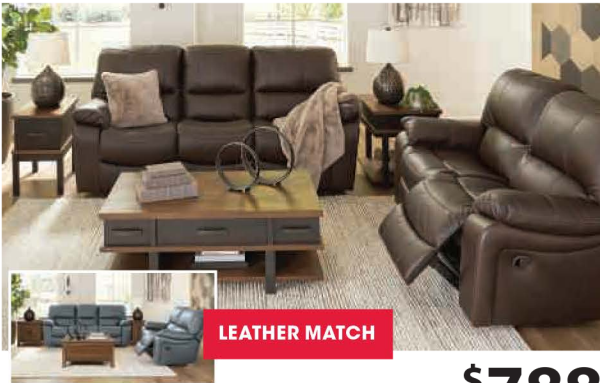

SAVE BIG

— THIS MEMORIAL DAY —

furniture

FACTORY OUTLET

Cayboni 4 Piece Set
Includes: Queen Bed, Dresser,
Mirror & Nightstand

\$588
reg. \$802.14

**Edenfield
Sectional**

\$877
reg. \$1163.90

LEATHER MATCH

Leesworth
Your Choice: Power Reclining Sofa
OR Power Reclining Loveseat

\$788

reg. \$1080.77

Nerviano
Your Choice:
Zero Wall
Recliner

\$198

**QUEEN
MATTRESS
STARTING AT
\$229!**

**SAVE UP TO
\$500***

on select adjustable
mattress sets

Powered by
SleepTrac™-AI

MEET THE ALL-NEW
TEMPUR-LuxeAdapt™

**12 MONTHS
INTEREST FREE FINANCING**
FINANCING WITH NO CREDIT NEEDED!

**LAYAWAY
UP TO 1 YEAR!***

furniture

FACTORY OUTLET